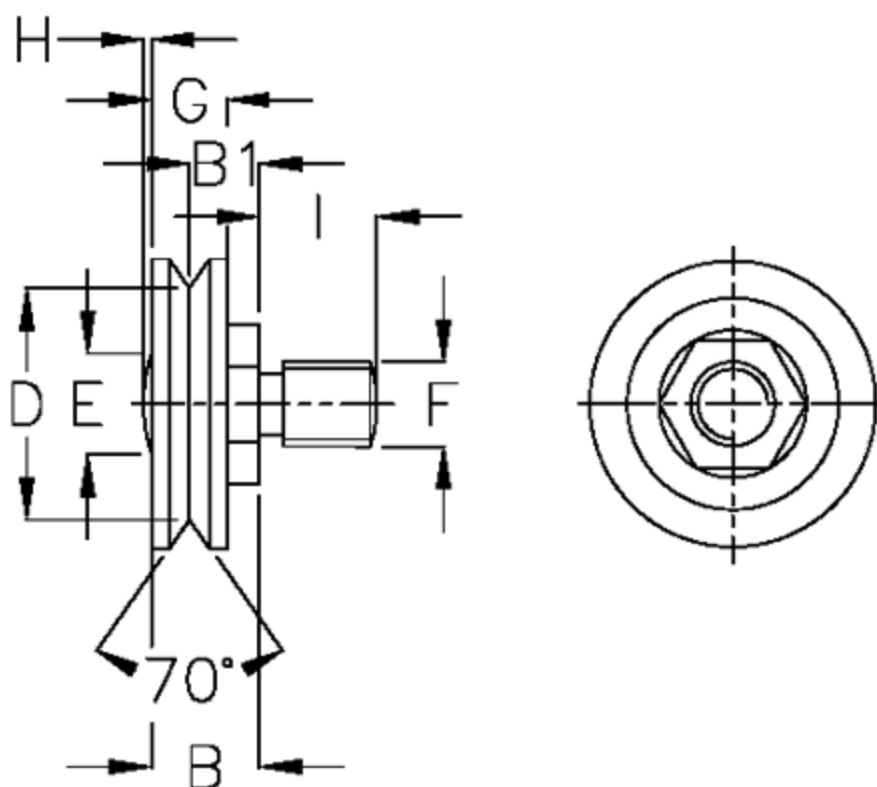

Article number: 0571508265

Description: Hepco GV3 bearing GBHJ 265 C
Slimline for Blind hole Fixing

Measures

a = 26.5	F	= M8 x 1
B = 11.3	J	= 1.00
B1 = 6.8	K	= 5.0
C = 19	M	= 13
C1 = 13.0	M1	= 17
C2 = 4.9	O	= 8
D = 19.98	P	= 13
E = 10.0	Weight kg/1000	= 0.028